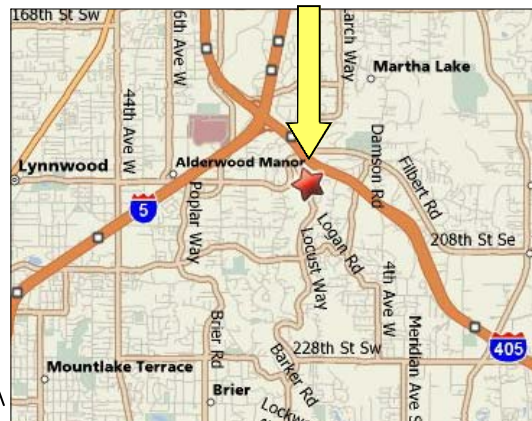

Dainard Short Plat

195xx Locust Way, Lynnwood

8 RESIDENTIAL BUILDING LOTS

Estimated Recording April, 2008

2 Acres of Open Space with Stream

**Jurisdiction
Snohomish County**

**Water/Sewer
Alderwood**

**Average Lot Size
4052 ASF**

**Larry Hinrichs
Brier Realty Inc.
206-948-4507**

**See our Website
For a Detailed
Plat Map
And Other
Pertinent Information**

**Thomas Brothers
Map: 455 Grid: J5**

The information herein has been received from sources deemed reliable. You are advised to independently verify all information.