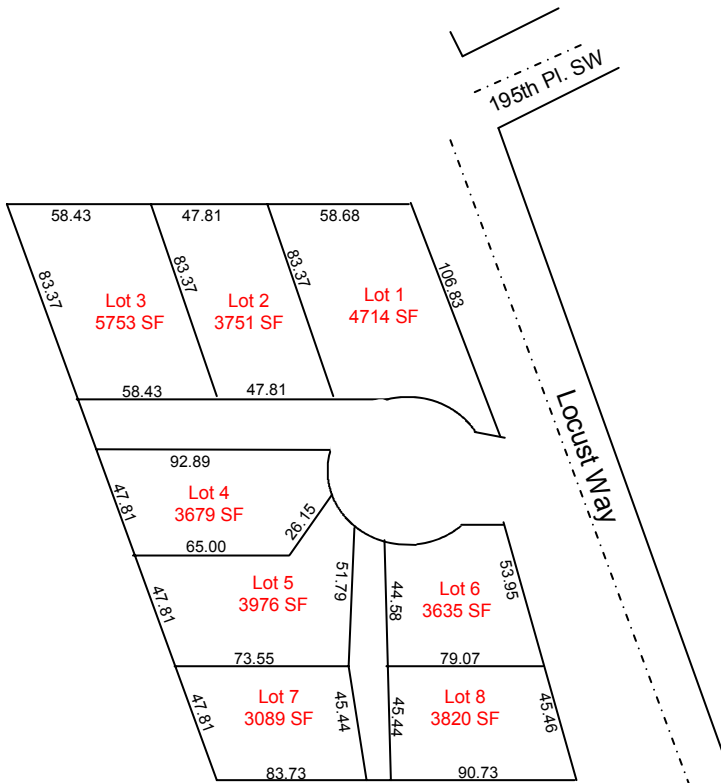

Dainard Short Plat

195xx Locust Way, Lynnwood

8 RESIDENTIAL BUILDING LOTS

Estimated Recording April, 2008

2 Acres of Open Space with Stream

**Jurisdiction
Snohomish County**

**Water/Sewer
Alderwood**

**Average Lot Size
4052 ASF**

**Larry Hinrichs
Brier Realty Inc.
206-948-4507**

**See our Website
For a Detailed
Plat Map
And Other
Pertinent Information**

**Thomas Brothers
Map: 455 Grid: J5**

The information herein has been received from sources deemed reliable. You are advised to independently verify all information.